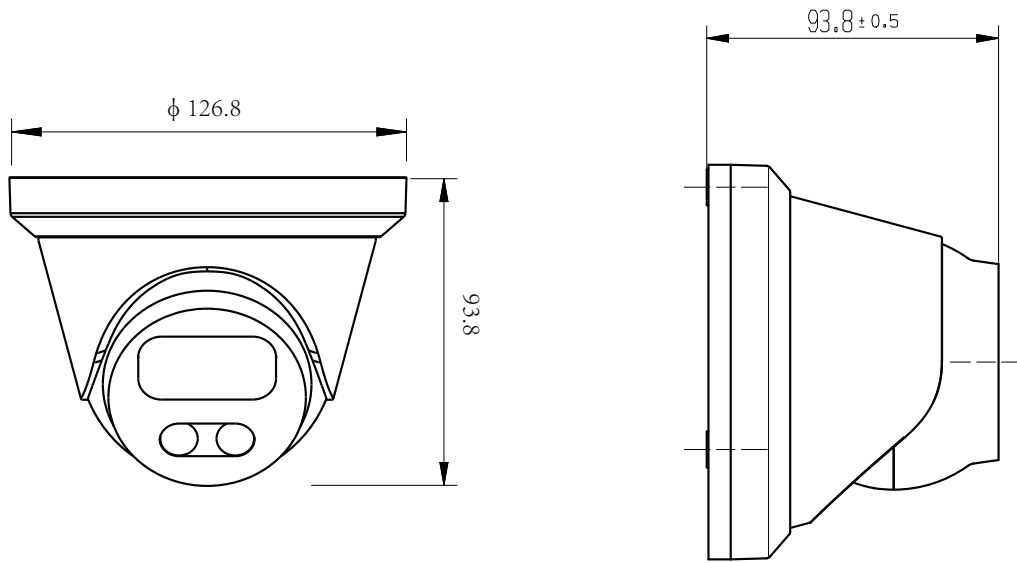

2MP Smart Light IP Camera

CMSCFCV2R

- DWDR
- With Internal POE
- 1080P/720P@30fp
- Intrusion Detection (based on human shape&vehicle detection)

Camera	
Image Sensor	1/3" Progressive Scan CMOS Sensor
Resolution	2MP
Effective Pixels	1928(H)*1088(V)
Compression	H.264/H.265/H.264+/H.265+/MJPEG
Audio Compression	G711A/U,AAC
TV System	PAL/NTSC
Electronic Shutter Time	Auto: 1/3-1/100000Sec
Minimum Illumination	Color: 0.05 Lux@(F1.6, AGC ON), B/W: 0 Lux with IR
S/N Ratio	60dB
Scanning System	Progressive
Video Output	Network
Reset Button	Optional

Lens	
Focal Length & FOV	2.8 mm, horizontal FOV 94°, vertical FOV 50°, diagonal FOV 109° 4 mm, horizontal FOV 76°, vertical FOV 41°, diagonal FOV 129°
Lens Type	Fixed focal lens, 2.8 and 4 mm optional
Focus Control	Fixed
Aperture	F1.6
Pixels	3MP

Dimensions (mm)

Optional Accessories

B245
Side Bracket