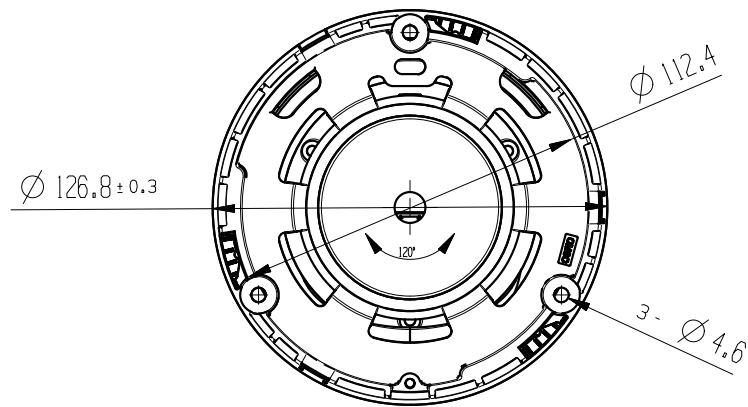

Dimensions (mm)

Optional Accessories